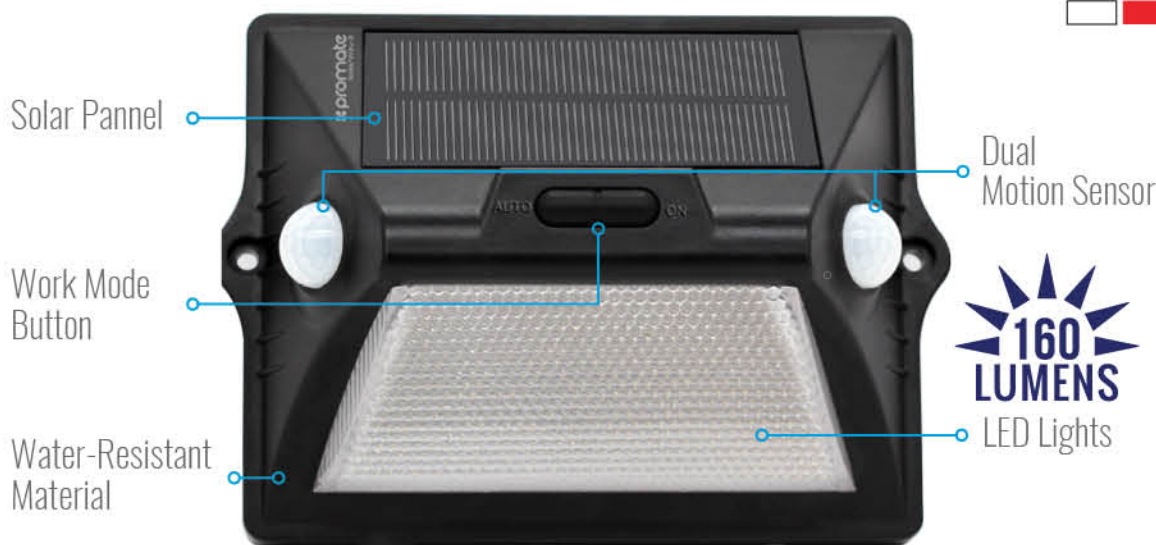

Outdoor Solar Powered LED Light with Dual Motion Activators

Dual Motion Sensor • 160lm LED Light • Water-Resistant • Dust-Proof

Lights Every Step of Your Way

Perfect for Every Weather

Multiple Colour Modes

160 LUMENS

- Water Resistant
- Dual Motion Sensor
- Light Sensor
- Energy Saving
- Easy Set-UP
- Solar Pannels
- 8 LED Color Modes

A superior quality solar wall light that offers a contemporary design and reliable performance. This light has a minimal feel and is perfect for use all year. With an IP65 rating, it has superior water resistance. It will charge during the day and automatically activate at night when it detects motion.

Specifications

- Battery Capacity: 2000mAh
- Motion Sensor Range: 3-5m
- Battery Type: 18650 Li-ion
- Charging Time: 11-12 Hours
- Solar Panel Input: 5V/130mA
- Usage Time: 10 hours
- LED Brightness: 160lm

LED Color Modes

COMPATIBILITY	PACKAGING CONTENT	COLOR	CERTIFICATION
All Flat Surfaces	» SolarWay-2 » User Guide	Black	CE RoHS FC ♻️ ⚡